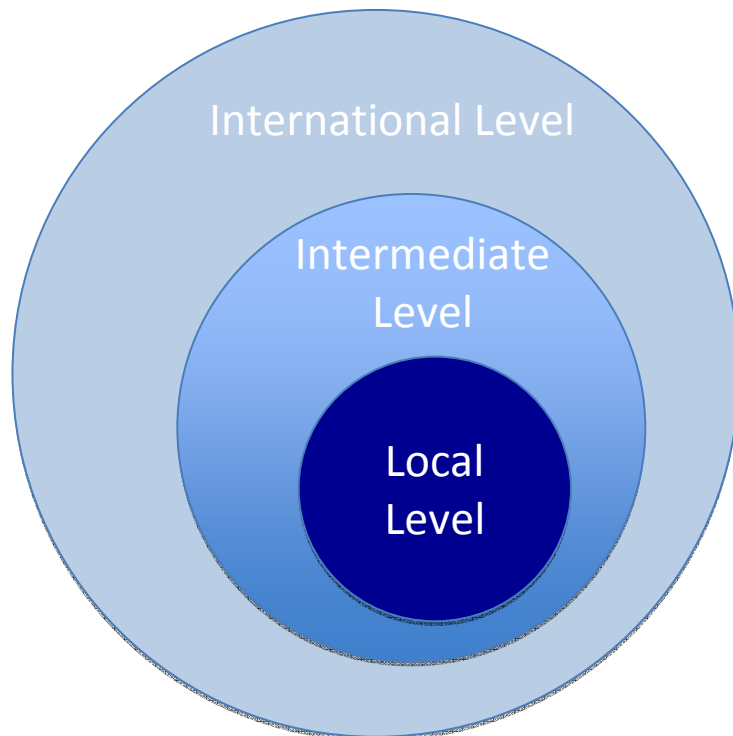

Bottom line: make the most out of the opportunities for the economic development presented by the construction of the new fixed link.

The Fehmarnbelt Region

Travel time now:

CPH-Hamburg
4,5 hours

CPH-Nykøbing F.:
1h 40 minuttet

Travel time 2021:

CPH-Hamburg
3 hours

CPH-Nykøbing F.:
59 minuttet

FEHMARN
in meer mittendrin

WT|SH Wirtschaftsförderung
und Technologietransfer
Schleswig-Holstein GmbH

KielRegion

SH
Schleswig-Holstein
Der echte Norden

metropolregion hamburg

Hansestadt LÜBECK

Hamburg

ØRESUND

WONDERFUL COPENHAGEN

VisitKoege.com

VisitDenmark

INVEST IN DENMARK

Hanse Belt
Region mit Rückenwind

Invest in Germany
Land of Ideas

As part of the
Copenhagen-Hamburg region

As the link between
Copenhagen and Hamburg

Two options:
- as part of the Copenhagen or
Hamburg metropolitan region
- independently for particular
target groups