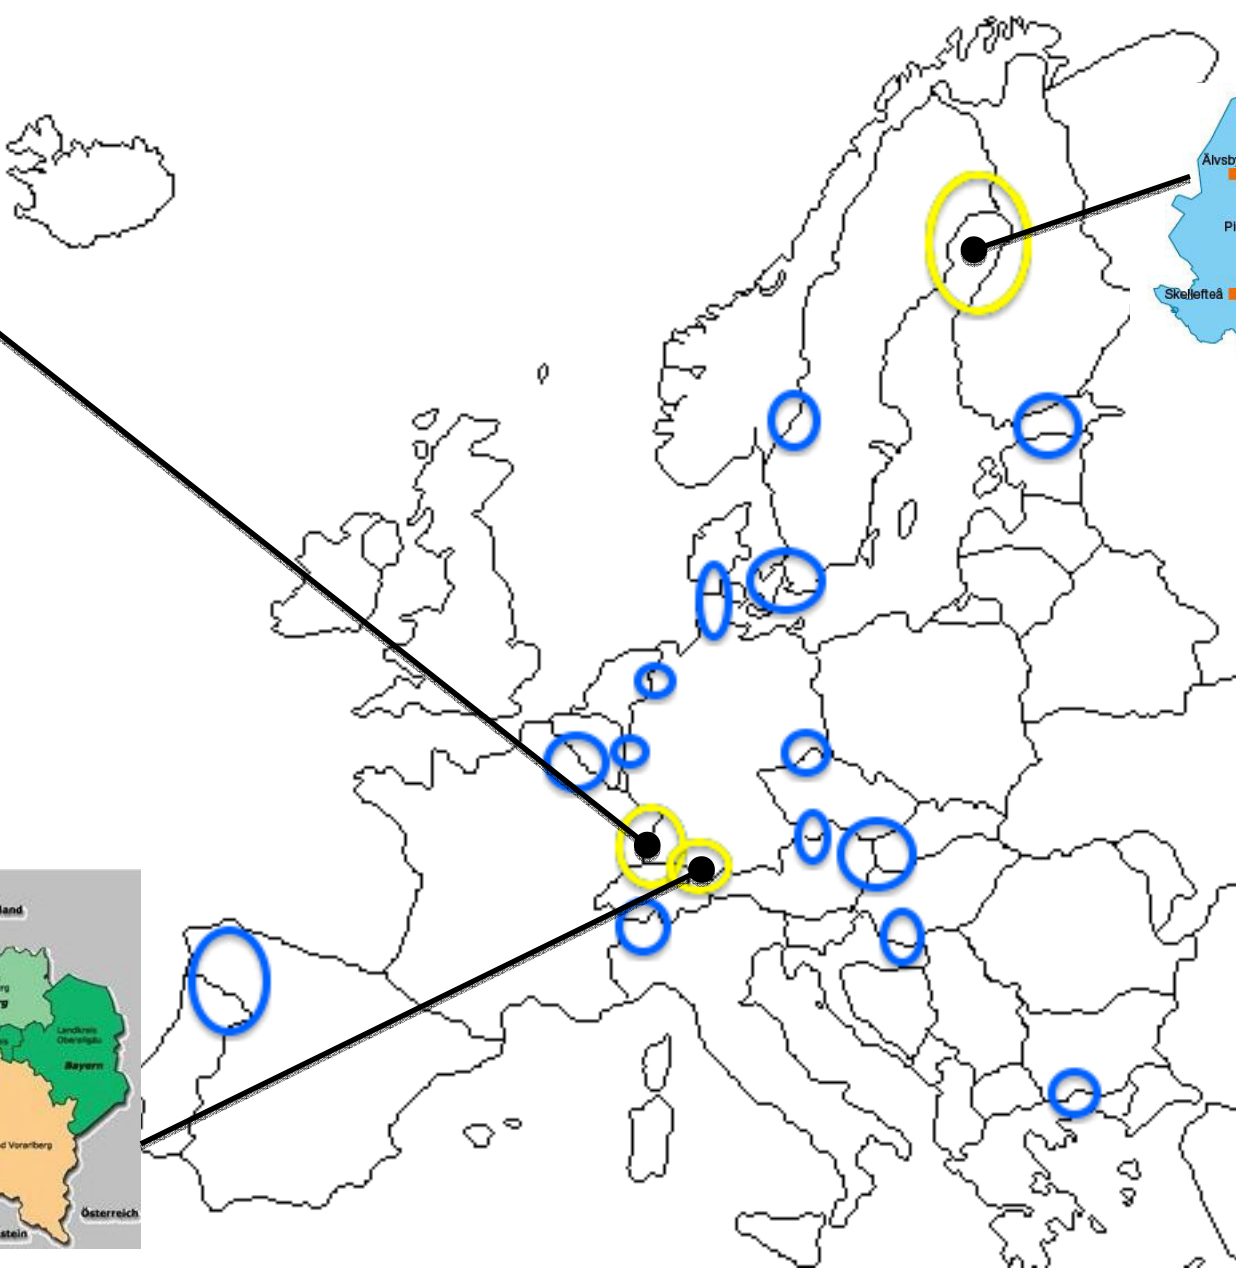

Bottom line: make the most out of the opportunities for the economic development presented by the construction of the new fixed link.

The Fehmarnbelt Region

Travel time now:

CPH-Hamburg
4,5 hours

CPH-Nykøbing F.:
1h 40 minuttet

Travel time 2021:

CPH-Hamburg
3 hours

CPH-Nykøbing F.:
59 minuttet

FEHMARN
in meer mittendrin

WT|SH Wirtschaftsförderung
und Technologietransfer
Schleswig-Holstein GmbH

KielRegion

SH
Schleswig-Holstein
Der echte Norden

metropolregion hamburg

Hansestadt LÜBECK

Hamburg

ØRESUND

WONDERFUL COPENHAGEN

VisitKoege.com

VisitDenmark

INVEST IN DENMARK

Hanse Belt
Region mit Rückenwind

Invest in Germany
Land of Ideas

As part of the
Copenhagen-Hamburg region

As the link between
Copenhagen and Hamburg

Two options:
- as part of the Copenhagen or
Hamburg metropolitan region
- independently for particular
target groups