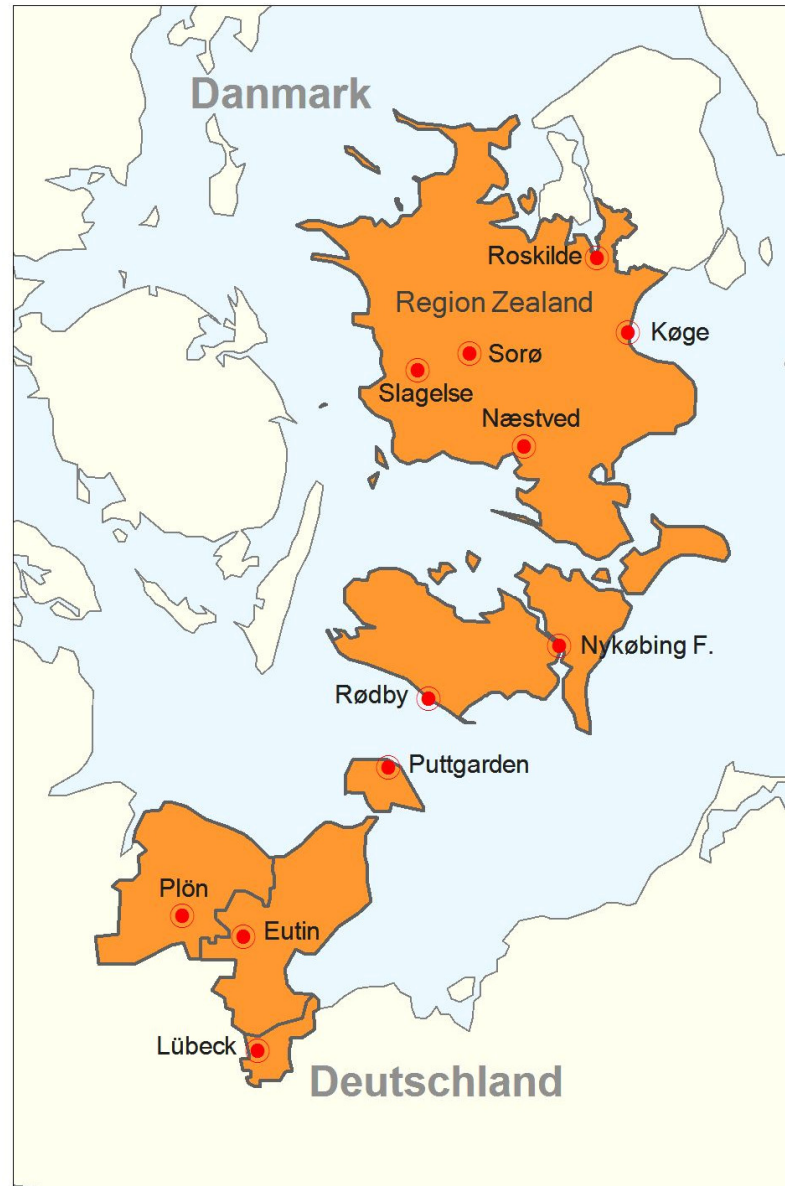

The Fehmarnbelt Region

Facts:

Population:
1.353.000

Regional GDP per
Inhabitant:
Aprox 29.000 €.

Overall aim

“Outline the strategic approach, the specific steps and the success criteria and measurement for branding the Fehmarnbelt Region”

Bottom line: make the most out of the opportunities for the economic development presented by the construction of the new fixed link.

The Fehmarnbelt Region

Travel time now:

CPH-Hamburg
4,5 hours

CPH-Nykøbing F.:
1h 40 minuttet

Travel time 2021:

CPH-Hamburg
3 hours

CPH-Nykøbing F.:
59 minuttet

FEHMARN
in meer mittendrin

WT|SH Wirtschaftsförderung
und Technologietransfer
Schleswig-Holstein GmbH

KielRegion

SH
Schleswig-Holstein
Der echte Norden

metropolregion hamburg

Hansestadt LÜBECK

Hamburg

ØRESUND

WONDERFUL COPENHAGEN

VisitKoege.com

VisitDenmark

INVEST IN DENMARK