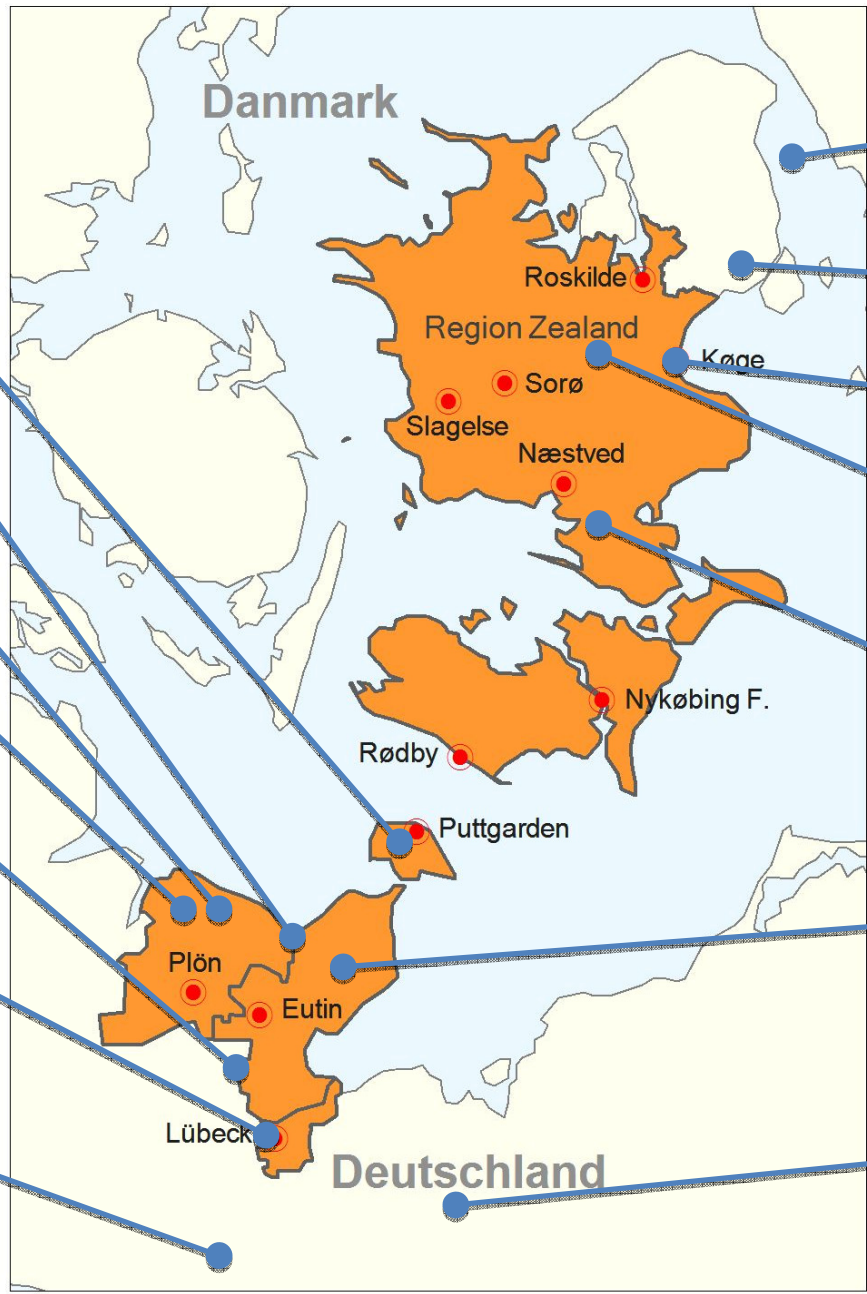

Bottom line: make the most out of the opportunities for the economic development presented by the construction of the new fixed link.

The Fehmarnbelt Region

Travel time now:

CPH-Hamburg
4,5 hours

CPH-Nykøbing F.:
1h 40 minuttet

Travel time 2021:

CPH-Hamburg
3 hours

CPH-Nykøbing F.:
59 minuttet

FEHMARN
in meer mittendrin

WT|SH Wirtschaftsförderung
und Technologietransfer
Schleswig-Holstein GmbH

KielRegion

SH
Schleswig-Holstein
Der echte Norden

metropolregion hamburg

Hansestadt LÜBECK

Hamburg

ØRESUND

WONDERFUL COPENHAGEN

VisitKoege.com

VisitDenmark

INVEST IN DENMARK

Hanse Belt
Region mit Rückenwind

Invest in Germany
Land of Ideas

As part of the
Copenhagen-Hamburg region

As the link between
Copenhagen and Hamburg

Two options:
- as part of the Copenhagen or
Hamburg metropolitan region
- independently for particular
target groups